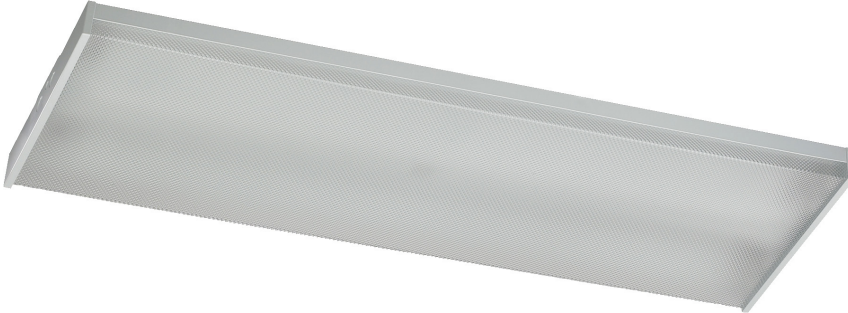

**82049-4-6**

12 Inch Ceiling Mount White

Project: \_\_\_\_\_  
Location: \_\_\_\_\_  
Fixture Type: \_\_\_\_\_  
Catalog #: \_\_\_\_\_

DETAILS	
FINISH:	White
MATERIALS:	Steel
LOCATION:	Damp Listed

DIMENSIONS	
HEIGHT:	2.75"
WIDTH:	12.25"

LIGHT SOURCE	
NUMBER OF LIGHTS:	4 Light
SOCKET BASE:	Medium Bi-Pin Base Lamp
WATTAGE:	32 or 40 Watt

MOUNTING	
MOUNTING LOCATION:	Ceiling Mounted
CANOPY:	H 1.25" x Dia 12.25"

SHIPPING	
HEIGHT:	13.50"
LENGTH:	50.00"
WIDTH:	6.50"
WEIGHT:	13.85lbs